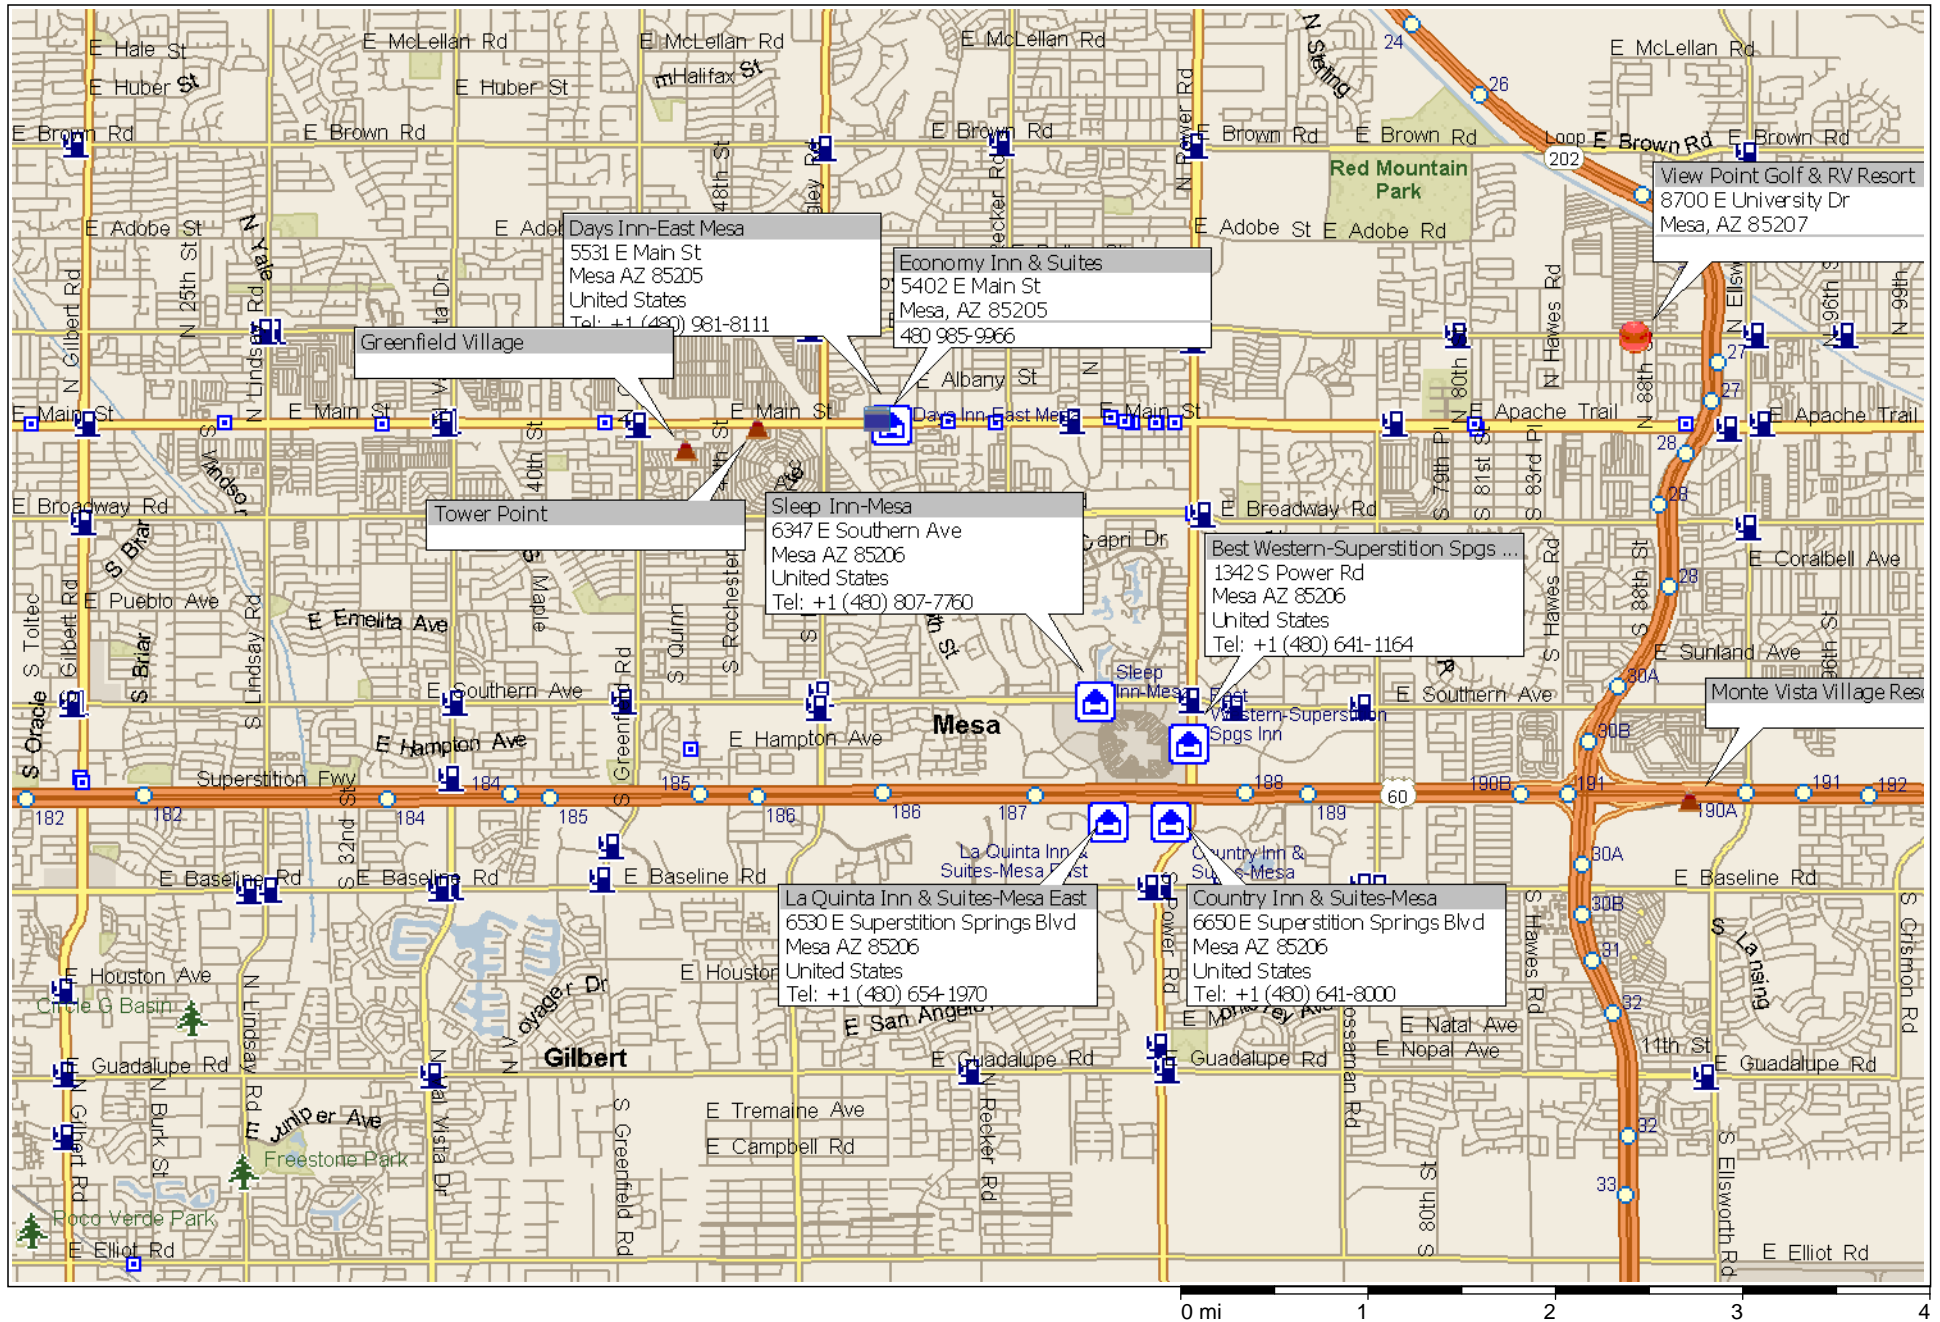

# Mesa Area Hotels & Dance Venues, Oct 2011

Copyright © and (P) 1988–2010 Microsoft Corporation and/or its suppliers. All rights reserved. <http://www.microsoft.com/streets/>  
 Certain mapping and direction data © 2010 NAVTEQ. All rights reserved. The Data for areas of Canada includes information taken with permission from Canadian authorities, including: © Her Majesty the Queen in Right of Canada, © Queen's Printer for Ontario. NAVTEQ and NAVTEQ ON BOARD are trademarks of NAVTEQ. © 2010 Tele Atlas North America, Inc. All rights reserved. Tele Atlas and Tele Atlas North America are trademarks of Tele Atlas, Inc. © 2010 by Applied Geographic Systems. All rights reserved.